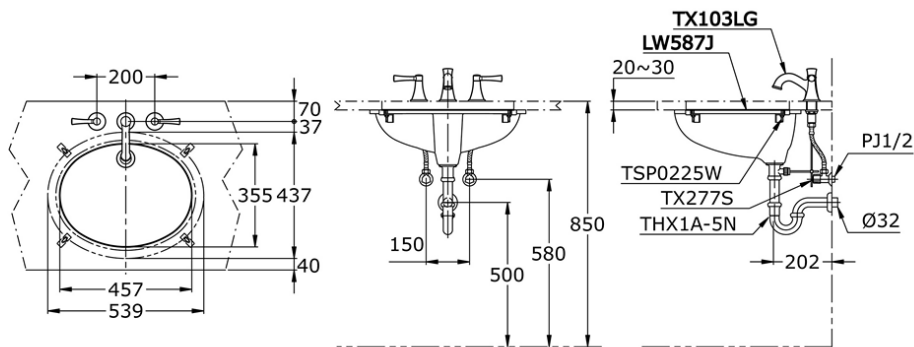

LW587J

IDR 936,000.00

Width: 457 mm

Depth: 355 mm

LW 587 J

Some products may not be available in your area

Prices indicated are manufacturer's suggested retail price, prices may change anytime without notice.